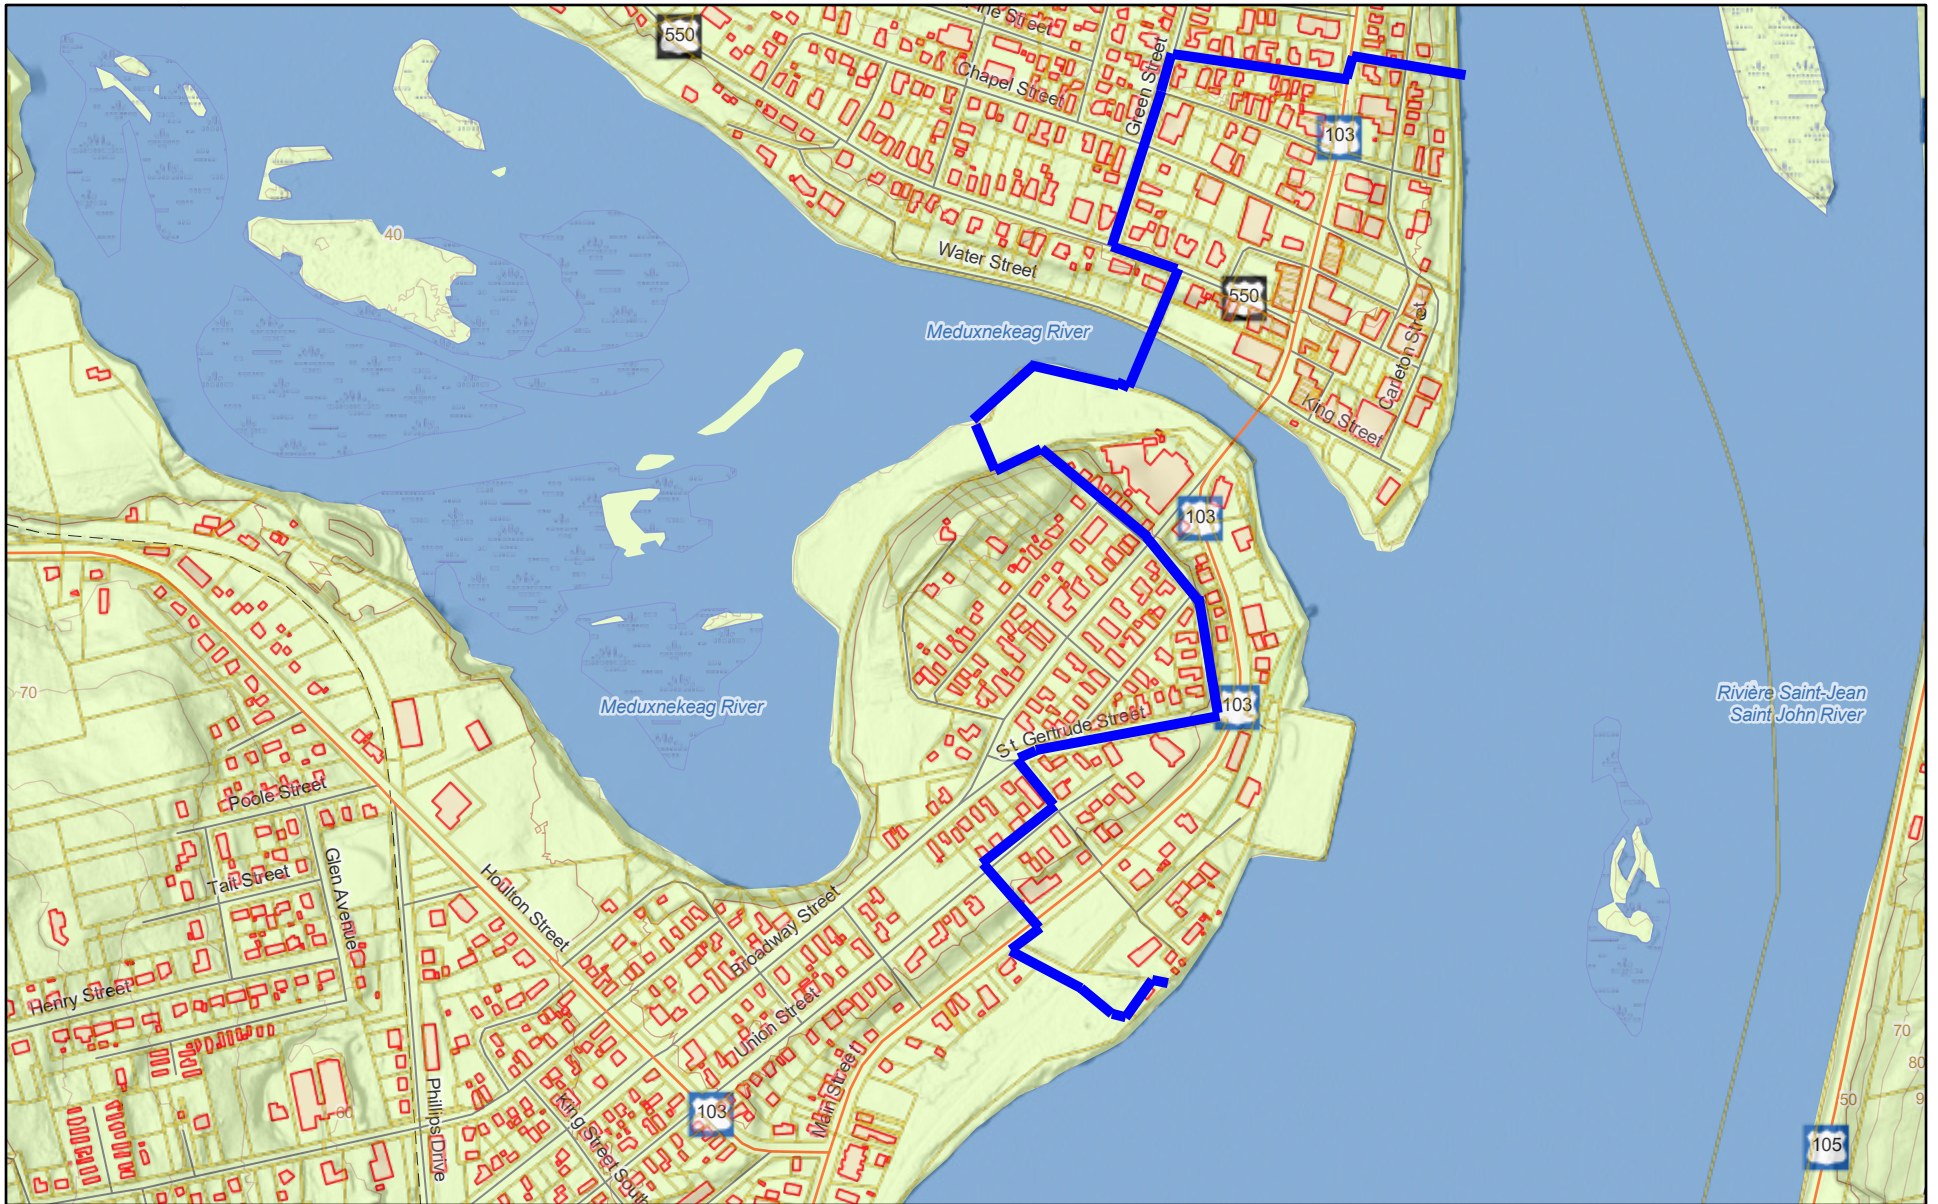

GeoNB Map Viewer

6/11/2024, 2:08:04 PM

-  Override 1
-  Buildings
-  Large Scale
-  parcels
- Year of Photography

Service New Brunswick, Service New Brunswick / Service Nouveau-Brunswick, Department of Environment and Local Government / Ministère de

GeoNB

This map is a graphical representation which approximates the size, configuration and location of features. This map is not intended to be used for legal descriptions or to calculate exact dimensions or area.